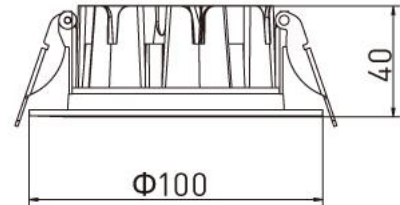

Panasonic

Ref. No.

Type of luminaire	Commercial Lighting	Down Light
Set model No.	ADL01R053	
Individual model No.		

Image photo

Dimension and materials

Type of light source	LED	Cut out size	85mm
Power input	5 W	Weight	0.18 kg
Power voltage	AC220-240V	Body	Aluminum (Powder Coating)
Input frequency	50/60Hz	Reflector	
Driver	Non-Integral	Diffuser	PMMA
IP rating	IP20	Trim	
Beam angle	110 deg.	Caseing	
System lumen output	300 lm		
System efficacy	60.0 lm/W	Photometric chart	
CCT	3000K		
CRI	80		
Life time	50000		
Brand	Panasonic		
Country of origin			