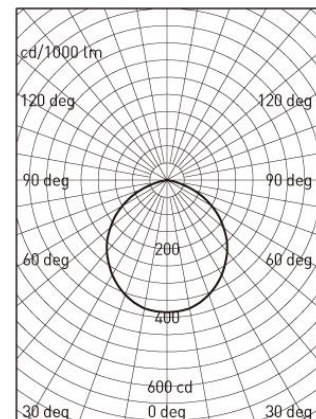

Panasonic

Ref. No.

Type of luminaire	Commercial Lighting	Down Light
Set model No.	ADL01R053	
Individual model No.		

Image photo

Dimension and materials

Type of light source	LED	Cut out size	85mm
Power input	5 W	Weight	0.18 kg
Power voltage	AC220-240V	Body	Aluminum (Powder Coating)
Input frequency	50/60Hz	Reflector	
Driver	Non-Integral	Diffuser	PMMA
IP rating	IP20	Trim	
Beam angle	110 deg.	Caseing	
System lumen output	300 lm		
System efficacy	60.0 lm/W	Photometric chart	
CCT	3000K		
CRI	80		
Life time	50000		
Brand	Panasonic		
Country of origin			