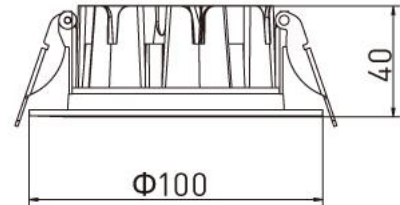

Ref. No.

Type of luminaire	Commercial Lighting	Down Light
Set model No.	ADL01R054	
Individual model No.		

Image photo

Dimension and materials

Type of light source	LED	Cut out size	85mm
Power input	5 W	Weight	0.18 kg
Power voltage	AC220-240V	Body	Aluminum (Powder Coating)
Input frequency	50/60Hz	Reflector	
Driver	Non-Integral	Diffuser	PMMA
IP rating	IP20	Trim	
Beam angle	110 deg.	Caseing	
System lumen output	330 lm		
System efficacy	66.0 lm/W	Photometric chart	
CCT	4000K		
CRI	80		
Life time	50000		
Brand	Panasonic		
Country of origin			