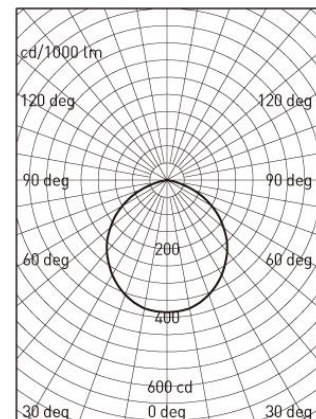

Ref. No.

Type of luminaire	Commercial Lighting	Down Light
Set model No.	ADL01R054	
Individual model No.		

Image photo

Dimension and materials

Type of light source	LED	Cut out size	85mm
Power input	5 W	Weight	0.18 kg
Power voltage	AC220-240V	Body	Aluminum (Powder Coating)
Input frequency	50/60Hz	Reflector	
Driver	Non-Integral	Diffuser	PMMA
IP rating	IP20	Trim	
Beam angle	110 deg.	Caseing	
System lumen output	330 lm		
System efficacy	66.0 lm/W	Photometric chart	
CCT	4000K		
CRI	80		
Life time	50000		
Brand	Panasonic		
Country of origin			