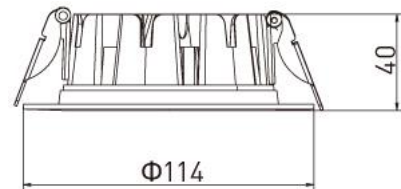

Ref. No.

Type of luminaire	<b>Commercial Lighting</b>	<b>Down Light</b>
Set model No.	<b>ADL01R073</b>	
Individual model No.		

Image photo

Dimension and materials

Type of light source	<b>LED</b>	Cut out size	<b>95mm</b>
Power input	<b>7 W</b>	Weight	<b>0.22 kg</b>
Power voltage	<b>AC220-240V</b>	Body	<b>Aluminum (Powder Coating)</b>
Input frequency	<b>50/60Hz</b>	Reflector	
Driver	<b>Non-Integral</b>	Diffuser	<b>PMMA</b>
IP rating	<b>IP20</b>	Trim	
Beam angle	<b>110 deg.</b>	Caseing	
System lumen output	<b>400 lm</b>		
System efficacy	<b>57.1 lm/W</b>	Photometric chart	
CCT	<b>3000K</b>		
CRI	<b>80</b>		
Life time	<b>50000</b>		
Brand	<b>Panasonic</b>		
Country of origin			