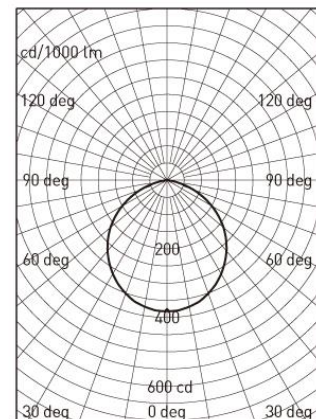

Ref. No.

Type of luminaire	<b>Commercial Lighting</b>	<b>Down Light</b>
Set model No.	<b>ADL01R073</b>	
Individual model No.		

Image photo

Dimension and materials

Type of light source	<b>LED</b>	Cut out size	<b>95mm</b>
Power input	<b>7 W</b>	Weight	<b>0.22 kg</b>
Power voltage	<b>AC220-240V</b>	Body	<b>Aluminum (Powder Coating)</b>
Input frequency	<b>50/60Hz</b>	Reflector	
Driver	<b>Non-Integral</b>	Diffuser	<b>PMMA</b>
IP rating	<b>IP20</b>	Trim	
Beam angle	<b>110 deg.</b>	Caseing	
System lumen output	<b>400 lm</b>		
System efficacy	<b>57.1 lm/W</b>	Photometric chart	
CCT	<b>3000K</b>		
CRI	<b>80</b>		
Life time	<b>50000</b>		
Brand	<b>Panasonic</b>		
Country of origin			