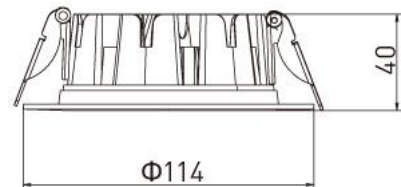

Ref. No.

Type of luminaire **Commercial Lighting** **Down Light**

Set model No. **ADL01R074**

Individual model No.

Image photo

Dimension and materials

Type of light source **LED** **Cut out size 95mm**

Power input **7 W** **Weight 0.22 kg**

Power voltage **AC220-240V** **Body Aluminum (Powder Coating)**

Input frequency **50/60Hz** **Reflector**

Driver **Non-Integral** **Diffuser PMMA**

IP rating **IP20** **Trim**

Beam angle **110 deg.** **Caseing**

System lumen output **450 lm**

System efficacy **64.3 lm/W** **Photometric chart**

CCT **4000K**

CRI **80**

Life time **50000**

Brand **Panasonic**

Country of origin

Remarks