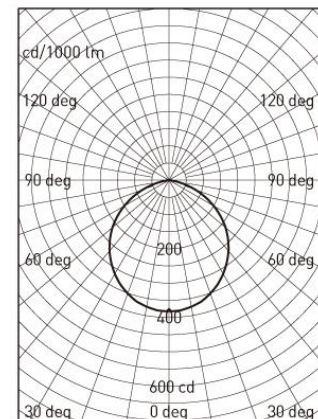

Ref. No.

Type of luminaire **Commercial Lighting** **Down Light**

Set model No. **ADL01R074**

Individual model No.

Image photo

Dimension and materials

Type of light source **LED** **Cut out size 95mm**

Power input **7 W** **Weight 0.22 kg**

Power voltage **AC220-240V** **Body Aluminum (Powder Coating)**

Input frequency **50/60Hz** **Reflector**

Driver **Non-Integral** **Diffuser PMMA**

IP rating **IP20** **Trim**

Beam angle **110 deg.** **Caseing**

System lumen output **450 lm**

System efficacy **64.3 lm/W** **Photometric chart**

CCT **4000K**

CRI **80**

Life time **50000**

Brand **Panasonic**

Country of origin

Remarks