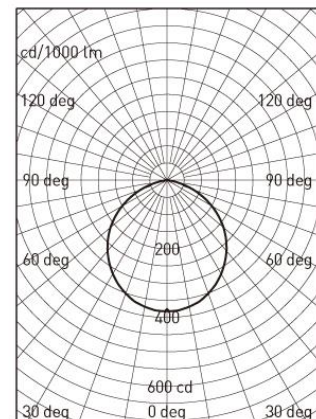

Ref. No.

Type of luminaire	Commercial Lighting	Down Light
Set model No.	ADL01R076	
Individual model No.		

Image photo

Dimension and materials

Type of light source	LED	Cut out size	95mm
Power input	7 W	Weight	0.22 kg
Power voltage	AC220-240V	Body	Aluminum (Powder Coating)
Input frequency	50/60Hz	Reflector	
Driver	Non-Integral	Diffuser	PMMA
IP rating	IP20	Trim	
Beam angle	110 deg.	Caseing	
System lumen output	480 lm		
System efficacy	68.6 lm/W	Photometric chart	
CCT	6000K		
CRI	80		
Life time	50000		
Brand	Panasonic		
Country of origin			