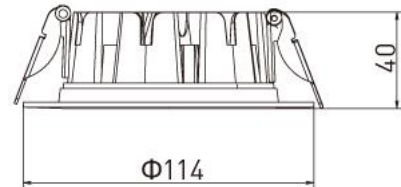

Ref. No.

Type of luminaire	Commercial Lighting	Down Light
Set model No.	ADL01R076	
Individual model No.		

Image photo

Dimension and materials

Type of light source	LED	Cut out size	95mm
Power input	7 W	Weight	0.22 kg
Power voltage	AC220-240V	Body	Aluminum (Powder Coating)
Input frequency	50/60Hz	Reflector	
Driver	Non-Integral	Diffuser	PMMA
IP rating	IP20	Trim	
Beam angle	110 deg.	Caseing	
System lumen output	480 lm		
System efficacy	68.6 lm/W	Photometric chart	
CCT	6000K		
CRI	80		
Life time	50000		
Brand	Panasonic		
Country of origin			