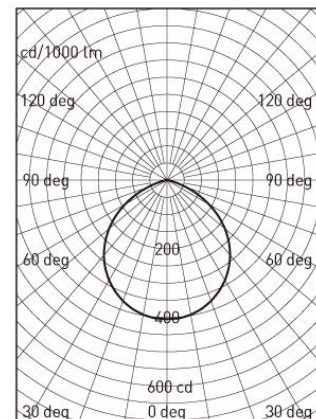

Panasonic

Ref. No.

Type of luminaire	Commercial Lighting	Down Light
Set model No.	ADL01R103	
Individual model No.		

Image photo

Dimension and materials

Type of light source	LED	Cut out size	130mm
Power input	10 W	Weight	0.46 kg
Power voltage	AC220-240V	Body	Aluminum (Powder Coating)
Input frequency	50/60Hz	Reflector	
Driver	Non-Integral	Diffuser	PMMA
IP rating	IP20	Trim	
Beam angle	110 deg.	Caseing	
System lumen output	700 lm		
System efficacy	70.0 lm/W	Photometric chart	
CCT	3000K		
CRI	80		
Life time	50000		
Brand	Panasonic		
Country of origin			