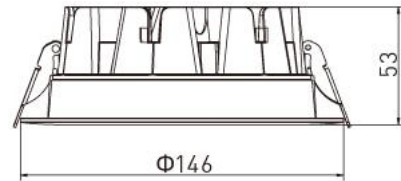

Panasonic

Ref. No.

Type of luminaire	Commercial Lighting	Down Light
Set model No.	ADL01R103	
Individual model No.		

Image photo

Dimension and materials

Type of light source	LED	Cut out size	130mm
Power input	10 W	Weight	0.46 kg
Power voltage	AC220-240V	Body	Aluminum (Powder Coating)
Input frequency	50/60Hz	Reflector	
Driver	Non-Integral	Diffuser	PMMA
IP rating	IP20	Trim	
Beam angle	110 deg.	Caseing	
System lumen output	700 lm		
System efficacy	70.0 lm/W	Photometric chart	
CCT	3000K		
CRI	80		
Life time	50000		
Brand	Panasonic		
Country of origin			