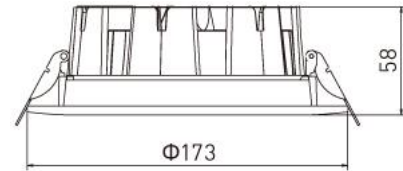

Ref. No.

Type of luminaire	Commercial Lighting	Down Light
Set model No.	ADL01R123	
Individual model No.		

Image photo

Dimension and materials

Type of light source	LED	Cut out size	150mm
Power input	12 W	Weight	0.53 kg
Power voltage	AC220-240V	Body	Aluminum (Powder Coating)
Input frequency	50/60Hz	Reflector	
Driver	Non-Integral	Diffuser	PMMA
IP rating	IP20	Trim	
Beam angle	110 deg.	Caseing	
System lumen output	800 lm		
System efficacy	66.7 lm/W	Photometric chart	
CCT	3000K		
CRI	80		
Life time	50000		
Brand	Panasonic		
Country of origin			