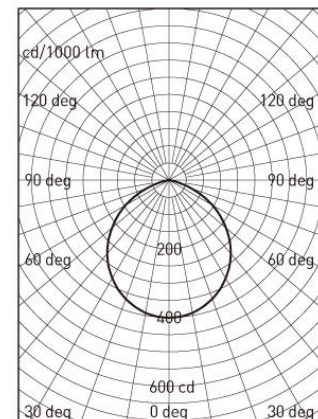

Ref. No.

Type of luminaire	Commercial Lighting	Down Light
Set model No.	ADL01R123	
Individual model No.		

Image photo

Dimension and materials

Type of light source	LED	Cut out size	150mm
Power input	12 W	Weight	0.53 kg
Power voltage	AC220-240V	Body	Aluminum (Powder Coating)
Input frequency	50/60Hz	Reflector	
Driver	Non-Integral	Diffuser	PMMA
IP rating	IP20	Trim	
Beam angle	110 deg.	Caseing	
System lumen output	800 lm		
System efficacy	66.7 lm/W	Photometric chart	
CCT	3000K		
CRI	80		
Life time	50000		
Brand	Panasonic		
Country of origin			