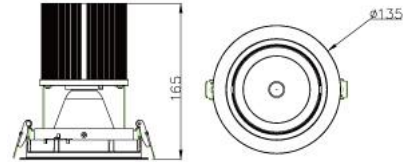

Ref. No.

Type of luminaire	Hospitality Lighting	Down Light
Set model No.	ADL17R284	
Individual model No.		

Image photo

Dimension and materials

Type of light source	LED	Cut out size	125mm
Power input	28 W	Weight	0.72 kg
Power voltage	AC220-240V	Body	Aluminum (Powder Coating)
Input frequency	50/60Hz	Reflector	
Driver	Non-Integral	Diffuser	Polycarbonate
IP rating	IP20	Trim	
Beam angle	24 deg.	Caseing	
System lumen output	2160 lm		
System efficacy	77.1 lm/W	Photometric chart	
CCT	4000K		
CRI	80		
Life time	50000		
Brand	Panasonic		
Country of origin			