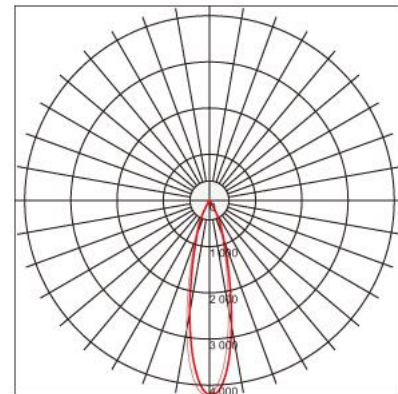

Ref. No.

Type of luminaire	Hospitality Lighting	Down Light
Set model No.	ADL17R284	
Individual model No.		

Image photo

Dimension and materials

Type of light source	LED	Cut out size	125mm
Power input	28 W	Weight	0.72 kg
Power voltage	AC220-240V	Body	Aluminum (Powder Coating)
Input frequency	50/60Hz	Reflector	
Driver	Non-Integral	Diffuser	Polycarbonate
IP rating	IP20	Trim	
Beam angle	24 deg.	Caseing	
System lumen output	2160 lm		
System efficacy	77.1 lm/W	Photometric chart	
CCT	4000K		
CRI	80		
Life time	50000		
Brand	Panasonic		
Country of origin			