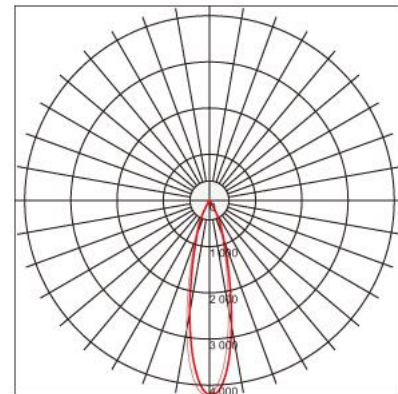

Ref. No.

Type of luminaire	Hospitality Lighting	Down Light
Set model No.	ADL17R454	
Individual model No.		

Image photo

Dimension and materials

Type of light source	LED	Cut out size	130mm
Power input	45 W	Weight	0.96 kg
Power voltage	AC220-240V	Body	Aluminum (Powder Coating)
Input frequency	50/60Hz	Reflector	
Driver	Non-Integral	Diffuser	Polycarbonate
IP rating	IP20	Trim	
Beam angle	24 deg.	Caseing	
System lumen output	4000 lm		
System efficacy	88.9 lm/W	Photometric chart	
CCT	4000K		
CRI	80		
Life time	50000		
Brand	Panasonic		
Country of origin			