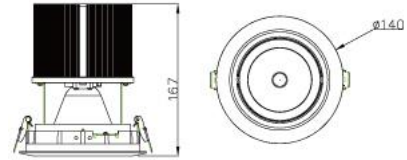

Ref. No.

Type of luminaire	Hospitality Lighting	Down Light
Set model No.	ADL17R454	
Individual model No.		

Image photo

Dimension and materials

Type of light source	LED	Cut out size	130mm
Power input	45 W	Weight	0.96 kg
Power voltage	AC220-240V	Body	Aluminum (Powder Coating)
Input frequency	50/60Hz	Reflector	
Driver	Non-Integral	Diffuser	Polycarbonate
IP rating	IP20	Trim	
Beam angle	24 deg.	Caseing	
System lumen output	4000 lm		
System efficacy	88.9 lm/W	Photometric chart	
CCT	4000K		
CRI	80		
Life time	50000		
Brand	Panasonic		
Country of origin			