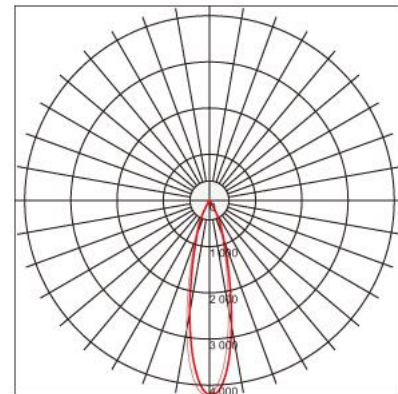

Panasonic

Ref. No.

Type of luminaire	Hospitality Lighting	Down Light
Set model No.	ADL18R283	
Individual model No.		

Image photo

Dimension and materials

Type of light source	LED	Cut out size	125mm
Power input	28 W	Weight	0.72 kg
Power voltage	AC220-240V	Body	Aluminum (Powder Coating)
Input frequency	50/60Hz	Reflector	
Driver	Non-Integral	Diffuser	Polycarbonate
IP rating	IP20	Trim	
Beam angle	24 deg.	Caseing	
System lumen output	2140 lm		
System efficacy	76.4 lm/W	Photometric chart	
CCT	3000K		
CRI	80		
Life time	50000		
Brand	Panasonic		
Country of origin			