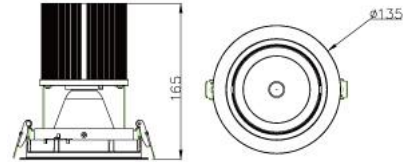

Panasonic

Ref. No.

Type of luminaire	Hospitality Lighting	Down Light
Set model No.	ADL18R283	
Individual model No.		

Image photo

Dimension and materials

Type of light source	LED	Cut out size	125mm
Power input	28 W	Weight	0.72 kg
Power voltage	AC220-240V	Body	Aluminum (Powder Coating)
Input frequency	50/60Hz	Reflector	
Driver	Non-Integral	Diffuser	Polycarbonate
IP rating	IP20	Trim	
Beam angle	24 deg.	Caseing	
System lumen output	2140 lm		
System efficacy	76.4 lm/W	Photometric chart	
CCT	3000K		
CRI	80		
Life time	50000		
Brand	Panasonic		
Country of origin			