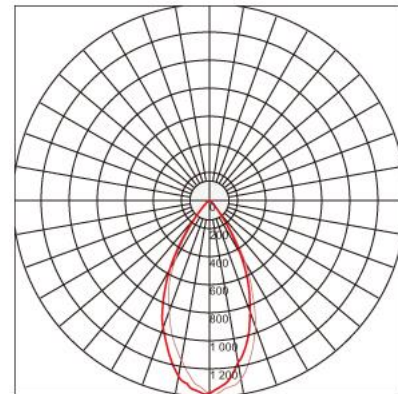

Ref. No.

Type of luminaire	Hospitality Lighting	Down Light
Set model No.	ADL27R082	
Individual model No.		

Image photo

Dimension and materials

Type of light source	LED	Cut out size	50mm
Power input	8 W	Weight	0.18 kg
Power voltage	AC220-240V	Body	Aluminum (Powder Coating)
Input frequency	50/60Hz	Reflector	
Driver	Non-Integral	Diffuser	Polycarbonate
IP rating	IP65	Trim	
Beam angle	50 deg.	Caseing	
System lumen output	415 lm		
System efficacy	51.9 lm/W	Photometric chart	
CCT	2700K		
CRI	80		
Life time	50000		
Brand	Panasonic		
Country of origin			