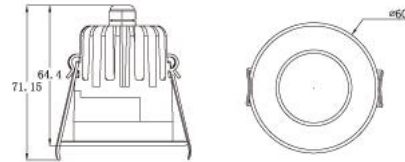

Ref. No.

Type of luminaire	Hospitality Lighting	Down Light
Set model No.	ADL27R082	
Individual model No.		

Image photo

Dimension and materials

Type of light source	LED	Cut out size	50mm
Power input	8 W	Weight	0.18 kg
Power voltage	AC220-240V	Body	Aluminum (Powder Coating)
Input frequency	50/60Hz	Reflector	
Driver	Non-Integral	Diffuser	Polycarbonate
IP rating	IP65	Trim	
Beam angle	50 deg.	Caseing	
System lumen output	415 lm		
System efficacy	51.9 lm/W	Photometric chart	
CCT	2700K		
CRI	80		
Life time	50000		
Brand	Panasonic		
Country of origin			