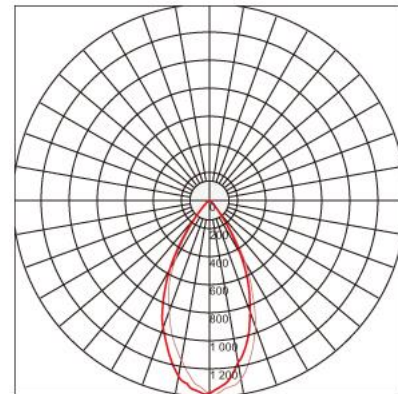

Ref. No.

| | | |
|----------------------|----------------------|------------|
| Type of luminaire | Hospitality Lighting | Down Light |
| Set model No. | ADL27R083 | |
| Individual model No. | | |

Image photo

Dimension and materials

| | | | |
|----------------------|--------------|-------------------|---------------------------|
| Type of light source | LED | Cut out size | 50mm |
| Power input | 8 W | Weight | 0.18 kg |
| Power voltage | AC220-240V | Body | Aluminum (Powder Coating) |
| Input frequency | 50/60Hz | Reflector | |
| Driver | Non-Integral | Diffuser | Polycarbonate |
| IP rating | IP65 | Trim | |
| Beam angle | 50 deg. | Caseing | |
| System lumen output | 430 lm | | |
| System efficacy | 53.8 lm/W | Photometric chart | |
| CCT | 3000K | | |
| CRI | 80 | | |
| Life time | 50000 | | |
| Brand | Panasonic | | |
| Country of origin | | | |