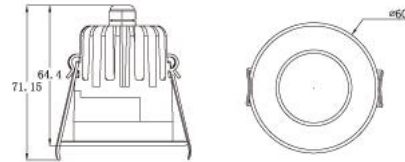

Ref. No.

| | | |
|----------------------|----------------------|------------|
| Type of luminaire | Hospitality Lighting | Down Light |
| Set model No. | ADL27R083 | |
| Individual model No. | | |

Image photo

Dimension and materials

| | | | |
|----------------------|--------------|-------------------|---------------------------|
| Type of light source | LED | Cut out size | 50mm |
| Power input | 8 W | Weight | 0.18 kg |
| Power voltage | AC220-240V | Body | Aluminum (Powder Coating) |
| Input frequency | 50/60Hz | Reflector | |
| Driver | Non-Integral | Diffuser | Polycarbonate |
| IP rating | IP65 | Trim | |
| Beam angle | 50 deg. | Caseing | |
| System lumen output | 430 lm | | |
| System efficacy | 53.8 lm/W | Photometric chart | |
| CCT | 3000K | | |
| CRI | 80 | | |
| Life time | 50000 | | |
| Brand | Panasonic | | |
| Country of origin | | | |