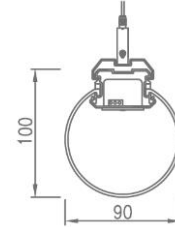

Ref. No.

Type of luminaire	Neue Archi	Linear Suspended Fixture
Set model No.	ALH010183	
Individual model No.		

Image photo

Dimension and materials

Type of light source	LED	Cut out size
Power input	18 W	Weight 2.302 kg
Power voltage	AC220-240V	Body Aluminum+PMMA(Silver grey)
Input frequency	50/60Hz	Reflector
Driver	Non-Integral	Diffuser PMMA
IP rating	IP54	Trim
Beam angle		Caseing
System lumen output	1750 lm	
System efficacy	97.2 lm/W	Photometric chart
CCT	3000K	
CRI	80	
Life time	50000	
Brand	Panasonic	
Country of origin		