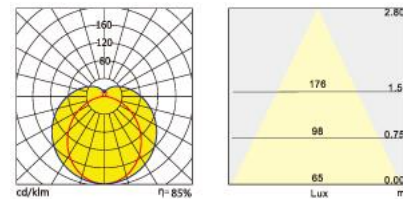

Ref. No.

Type of luminaire	Neue Archi	Linear Suspended Fixture
Set model No.	ALH010183	
Individual model No.		

Image photo

Dimension and materials

Type of light source	LED	Cut out size
Power input	18 W	Weight 2.302 kg
Power voltage	AC220-240V	Body Aluminum+PMMA(Silver grey)
Input frequency	50/60Hz	Reflector
Driver	Non-Integral	Diffuser PMMA
IP rating	IP54	Trim
Beam angle		Caseing
System lumen output	1750 lm	
System efficacy	97.2 lm/W	Photometric chart
CCT	3000K	
CRI	80	
Life time	50000	
Brand	Panasonic	
Country of origin		