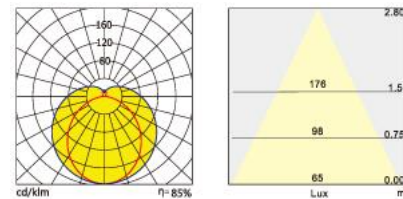

Ref. No.

Type of luminaire	Neue Archi	Linear Surface Fixture
Set model No.	ALS010184	
Individual model No.		

Image photo

Dimension and materials

Type of light source	LED	Cut out size	
Power input	18 W	Weight	2.302 kg
Power voltage	AC220-240V	Body	Aluminum+PMMA(Silver grey)
Input frequency	50/60Hz	Reflector	
Driver	Non-Integral	Diffuser	PMMA
IP rating	IP54	Trim	
Beam angle		Caseing	
System lumen output	1820 lm		
System efficacy	101.1 lm/W	Photometric chart	
CCT	4000K		
CRI	80		
Life time	50000		
Brand	Panasonic		
Country of origin			