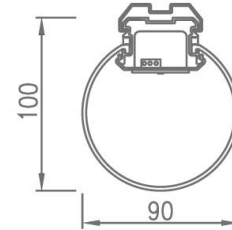

Ref. No.

Type of luminaire	Neue Archi	Linear Surface Fixture
Set model No.	ALS010184	
Individual model No.		

Image photo

Dimension and materials

Type of light source	LED	Cut out size	
Power input	18 W	Weight	2.302 kg
Power voltage	AC220-240V	Body	Aluminum+PMMA(Silver grey)
Input frequency	50/60Hz	Reflector	
Driver	Non-Integral	Diffuser	PMMA
IP rating	IP54	Trim	
Beam angle		Caseing	
System lumen output	1820 lm		
System efficacy	101.1 lm/W	Photometric chart	
CCT	4000K		
CRI	80		
Life time	50000		
Brand	Panasonic		
Country of origin			