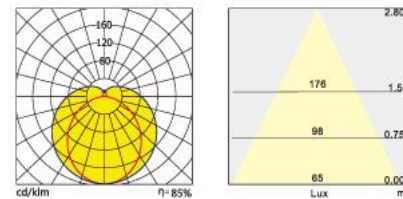

Ref. No.

Type of luminaire	Neue Archi	Linear Surface Fixture
Set model No.	ALS010186	
Individual model No.		

Image photo

Dimension and materials

Type of light source	LED	Cut out size	
Power input	18 W	Weight	2.302 kg
Power voltage	AC220-240V	Body	Aluminum+PMMA(Silver grey)
Input frequency	50/60Hz	Reflector	
Driver	Non-Integral	Diffuser	PMMA
IP rating	IP54	Trim	
Beam angle		Caseing	
System lumen output	1965 lm		
System efficacy	109.2 lm/W	Photometric chart	
CCT	6000K		
CRI	80		
Life time	50000		
Brand	Panasonic		
Country of origin			