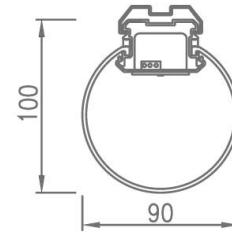

Ref. No.

Type of luminaire	Neue Archi	Linear Surface Fixture
Set model No.	ALS010186	
Individual model No.		

Image photo

Dimension and materials

Type of light source	LED	Cut out size	
Power input	18 W	Weight	2.302 kg
Power voltage	AC220-240V	Body	Aluminum+PMMA(Silver grey)
Input frequency	50/60Hz	Reflector	
Driver	Non-Integral	Diffuser	PMMA
IP rating	IP54	Trim	
Beam angle		Caseing	
System lumen output	1965 lm		
System efficacy	109.2 lm/W	Photometric chart	
CCT	6000K		
CRI	80		
Life time	50000		
Brand	Panasonic		
Country of origin			