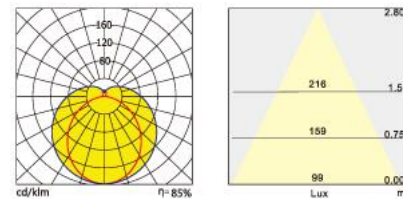

Ref. No.

Type of luminaire	Neue Archi	Linear Surface Fixture
Set model No.	ALS010364	
Individual model No.		

Image photo

Dimension and materials

Type of light source	LED	Cut out size	
Power input	36 W	Weight	2.302 kg
Power voltage	AC220-240V	Body	Aluminum+PMMA(Silver grey)
Input frequency	50/60Hz	Reflector	
Driver	Non-Integral	Diffuser	PMMA
IP rating	IP54	Trim	
Beam angle		Caseing	
System lumen output	3588 lm		
System efficacy	99.7 lm/W	Photometric chart	
CCT	4000K		
CRI	80		
Life time	50000		
Brand	Panasonic		
Country of origin			