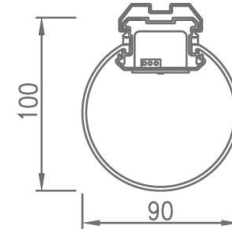

Ref. No.

Type of luminaire	Neue Archi	Linear Surface Fixture
Set model No.	ALS010364	
Individual model No.		

Image photo

Dimension and materials

Type of light source	LED	Cut out size	
Power input	36 W	Weight	2.302 kg
Power voltage	AC220-240V	Body	Aluminum+PMMA(Silver grey)
Input frequency	50/60Hz	Reflector	
Driver	Non-Integral	Diffuser	PMMA
IP rating	IP54	Trim	
Beam angle		Caseing	
System lumen output	3588 lm		
System efficacy	99.7 lm/W	Photometric chart	
CCT	4000K		
CRI	80		
Life time	50000		
Brand	Panasonic		
Country of origin			