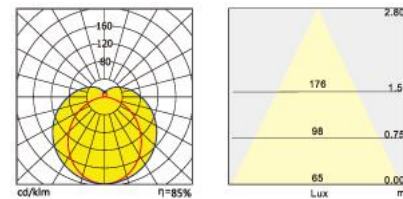

Ref. No.

Type of luminaire	Neue Archi	Linear Surface Fixture
Set model No.	ALS020183	
Individual model No.		

Image photo

Dimension and materials

Type of light source	LED	Cut out size	
Power input	18 W	Weight	2.536 kg
Power voltage	AC220-240V	Body	Aluminum+PMMA(Silver grey)
Input frequency	50/60Hz	Reflector	
Driver	Non-Integral	Diffuser	PMMA
IP rating	IP54	Trim	
Beam angle		Caseing	
System lumen output	1750 lm		
System efficacy	97.2 lm/W	Photometric chart	
CCT	3000K		
CRI	80		
Life time	50000		
Brand	Panasonic		
Country of origin			