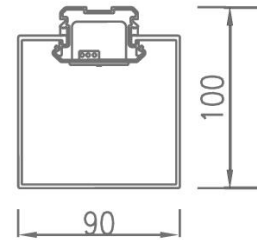

Ref. No.

Type of luminaire	Neue Archi	Linear Surface Fixture
Set model No.	ALS020183	
Individual model No.		

Image photo

Dimension and materials

Type of light source	LED	Cut out size	
Power input	18 W	Weight	2.536 kg
Power voltage	AC220-240V	Body	Aluminum+PMMA(Silver grey)
Input frequency	50/60Hz	Reflector	
Driver	Non-Integral	Diffuser	PMMA
IP rating	IP54	Trim	
Beam angle		Caseing	
System lumen output	1750 lm		
System efficacy	97.2 lm/W	Photometric chart	
CCT	3000K		
CRI	80		
Life time	50000		
Brand	Panasonic		
Country of origin			