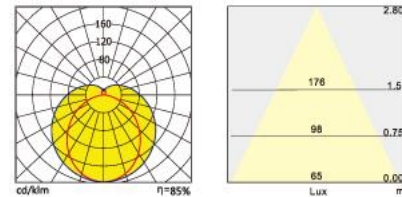

Ref. No.

Type of luminaire	Neue Archi	Linear Surface Fixture
Set model No.	ALS020184	
Individual model No.		

Image photo

Dimension and materials

Type of light source	LED	Cut out size	
Power input	18 W	Weight	2.536 kg
Power voltage	AC220-240V	Body	Aluminum+PMMA(Silver grey)
Input frequency	50/60Hz	Reflector	
Driver	Non-Integral	Diffuser	PMMA
IP rating	IP54	Trim	
Beam angle		Caseing	
System lumen output	1820 lm		
System efficacy	101.1 lm/W	Photometric chart	
CCT	4000K		
CRI	80		
Life time	50000		
Brand	Panasonic		
Country of origin			