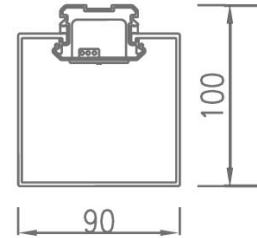

Ref. No.

Type of luminaire	Neue Archi	Linear Surface Fixture
Set model No.	ALS020184	
Individual model No.		

Image photo

Dimension and materials

Type of light source	LED	Cut out size	
Power input	18 W	Weight	2.536 kg
Power voltage	AC220-240V	Body	Aluminum+PMMA(Silver grey)
Input frequency	50/60Hz	Reflector	
Driver	Non-Integral	Diffuser	PMMA
IP rating	IP54	Trim	
Beam angle		Caseing	
System lumen output	1820 lm		
System efficacy	101.1 lm/W	Photometric chart	
CCT	4000K		
CRI	80		
Life time	50000		
Brand	Panasonic		
Country of origin			