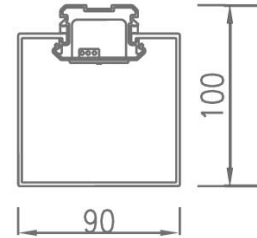

Ref. No.

Type of luminaire	Neue Archi	Linear Surface Fixture	
Set model No.	ALS020363		
Individual model No.			

Image photo

Dimension and materials

Type of light source	LED	Cut out size	
Power input	36 W	Weight	2.536 kg
Power voltage	AC220-240V	Body	Aluminum+PMMA(Silver grey)
Input frequency	50/60Hz	Reflector	
Driver	Non-Integral	Diffuser	PMMA
IP rating	IP54	Trim	
Beam angle		Caseing	
System lumen output	3450 lm		
System efficacy	95.8 lm/W	Photometric chart	
CCT	3000K		
CRI	80		
Life time	50000		
Brand	Panasonic		
Country of origin			