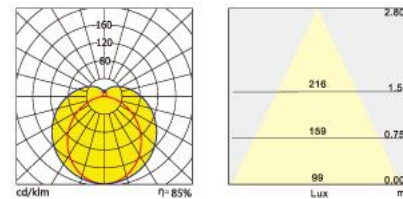

Ref. No.

Type of luminaire	Neue Archi	Linear Surface Fixture	
Set model No.	ALS020363		
Individual model No.			

Image photo

Dimension and materials

Type of light source	LED	Cut out size	
Power input	36 W	Weight	2.536 kg
Power voltage	AC220-240V	Body	Aluminum+PMMA(Silver grey)
Input frequency	50/60Hz	Reflector	
Driver	Non-Integral	Diffuser	PMMA
IP rating	IP54	Trim	
Beam angle		Caseing	
System lumen output	3450 lm		
System efficacy	95.8 lm/W	Photometric chart	
CCT	3000K		
CRI	80		
Life time	50000		
Brand	Panasonic		
Country of origin			