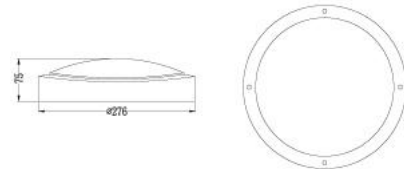

Panasonic

Ref. No.

Type of luminaire	Outdoor Lighting	Wall Mount Light
Set model No.	AWB010103	
Individual model No.		

Image photo

Dimension and materials

Type of light source	LED	Cut out size
Power input	10 W	Weight 1.6 kg
Power voltage	AC220-240V	Body Aluminium(Powder coated)
Input frequency	50/60Hz	Reflector
Driver	Integral	Diffuser PMMA
IP rating	IP65	Trim
Beam angle	120 deg.	Caseing
System lumen output	450 lm	
System efficacy	45.0 lm/W	Photometric chart
CCT	3000K	
CRI	85	
Life time	50000	
Brand	Panasonic	
Country of origin		