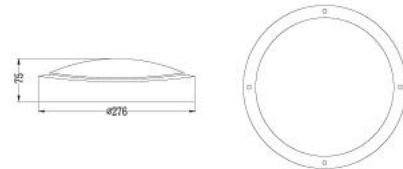

Panasonic

Ref. No.

Type of luminaire	Outdoor Lighting	Wall Mount Light
Set model No.	AWB010106	
Individual model No.		

Image photo

Dimension and materials

Type of light source	LED	Cut out size
Power input	10 W	Weight 1.6 kg
Power voltage	AC220-240V	Body Aluminium(Powder coated)
Input frequency	50/60Hz	Reflector
Driver	Integral	Diffuser PMMA
IP rating	IP65	Trim
Beam angle	120 deg.	Caseing
System lumen output	497 lm	
System efficacy	49.7 lm/W	Photometric chart
CCT	6000K	
CRI	85	
Life time	50000	
Brand	Panasonic	
Country of origin		