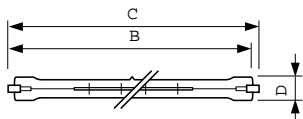

Plusline Small

Versions

R7s, Clear

R7s

Dimensional drawing

Product	D (max)	B (max)	B	B (min)	C (max)
Plusline S 200W R7s 230V 1CT/10X10F	12 mm	115.8 mm	114.2 mm	112.6 mm	117.6 mm
Plusline S 300W R7s 230V 1CT/10X10F	12 mm	115.8 mm	114.2 mm	112.6 mm	117.6 mm
Plusline S 300W R7s 230V 1CT/10X10F	12 mm	115.8 mm	114.2 mm	112.6 mm	117.6 mm
PLUS PRO S 500W R7s 230V 1CT/50	12 mm	115.8 mm	114.2 mm	112.6 mm	117.6 mm
Plusline S 300W R7s 240V 1BC/10	12 mm	115.8 mm	114.2 mm	112.6 mm	117.6 mm
Plusline S 300W R7s 240V 1CT/10X10F	12 mm	115.8 mm	114.2 mm	112.6 mm	117.6 mm
Plusline S 500W R7s 230V 1CT/10X10F	12 mm	115.8 mm	114.2 mm	112.6 mm	117.6 mm
PLUS PRO S 500W R7s 230V T3 CL 1BC	12 mm	115.8 mm	114.2 mm	112.6 mm	117.6 mm
Plusline S 500W R7s 230V 1CT/10X10F	12 mm	115.8 mm	114.2 mm	112.6 mm	117.6 mm
Plusline S 200W R7s 240V 1BC/10	12 mm	115.8 mm	114.2 mm	112.6 mm	117.6 mm
Plusline S 500W R7s 240V 1CT/10X10F	12 mm	115.8 mm	114.2 mm	112.6 mm	117.6 mm
Plusline S 500W R7s 240V 1BC/12	12 mm	115.8 mm	114.2 mm	112.6 mm	117.6 mm

Product	D (max)	C (max)
PLUS PRO S 1000W 240-250V CL 1SL	12.75 mm	114.2 mm