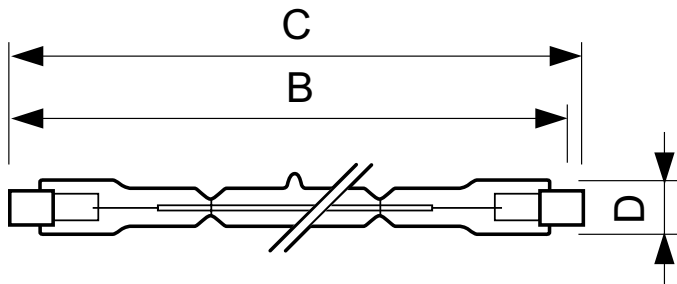

R7s

Dimensional drawing

Product	D (max)	B (max)	B	B (min)	C (max)
Plusline S 200W R7s 230V 1CT/10X10F	12 mm	115.8 mm	114.2 mm	112.6 mm	117.6 mm
Plusline S 300W R7s 230V 1CT/10X10F	12 mm	115.8 mm	114.2 mm	112.6 mm	117.6 mm
Plusline S 300W R7s 230V 1CT/10X10F	12 mm	115.8 mm	114.2 mm	112.6 mm	117.6 mm
PLUS PRO S 500W R7s 230V 1CT/50	12 mm	115.8 mm	114.2 mm	112.6 mm	117.6 mm
Plusline S 300W R7s 240V 1BC/10	12 mm	115.8 mm	114.2 mm	112.6 mm	117.6 mm
Plusline S 300W R7s 240V 1CT/10X10F	12 mm	115.8 mm	114.2 mm	112.6 mm	117.6 mm
Plusline S 500W R7s 230V 1CT/10X10F	12 mm	115.8 mm	114.2 mm	112.6 mm	117.6 mm
PLUS PRO S 500W R7s 230V T3 CL 1BC	12 mm	115.8 mm	114.2 mm	112.6 mm	117.6 mm
Plusline S 500W R7s 230V 1CT/10X10F	12 mm	115.8 mm	114.2 mm	112.6 mm	117.6 mm
Plusline S 200W R7s 240V 1BC/10	12 mm	115.8 mm	114.2 mm	112.6 mm	117.6 mm
Plusline S 500W R7s 240V 1CT/10X10F	12 mm	115.8 mm	114.2 mm	112.6 mm	117.6 mm
Plusline S 500W R7s 240V 1BC/12	12 mm	115.8 mm	114.2 mm	112.6 mm	117.6 mm